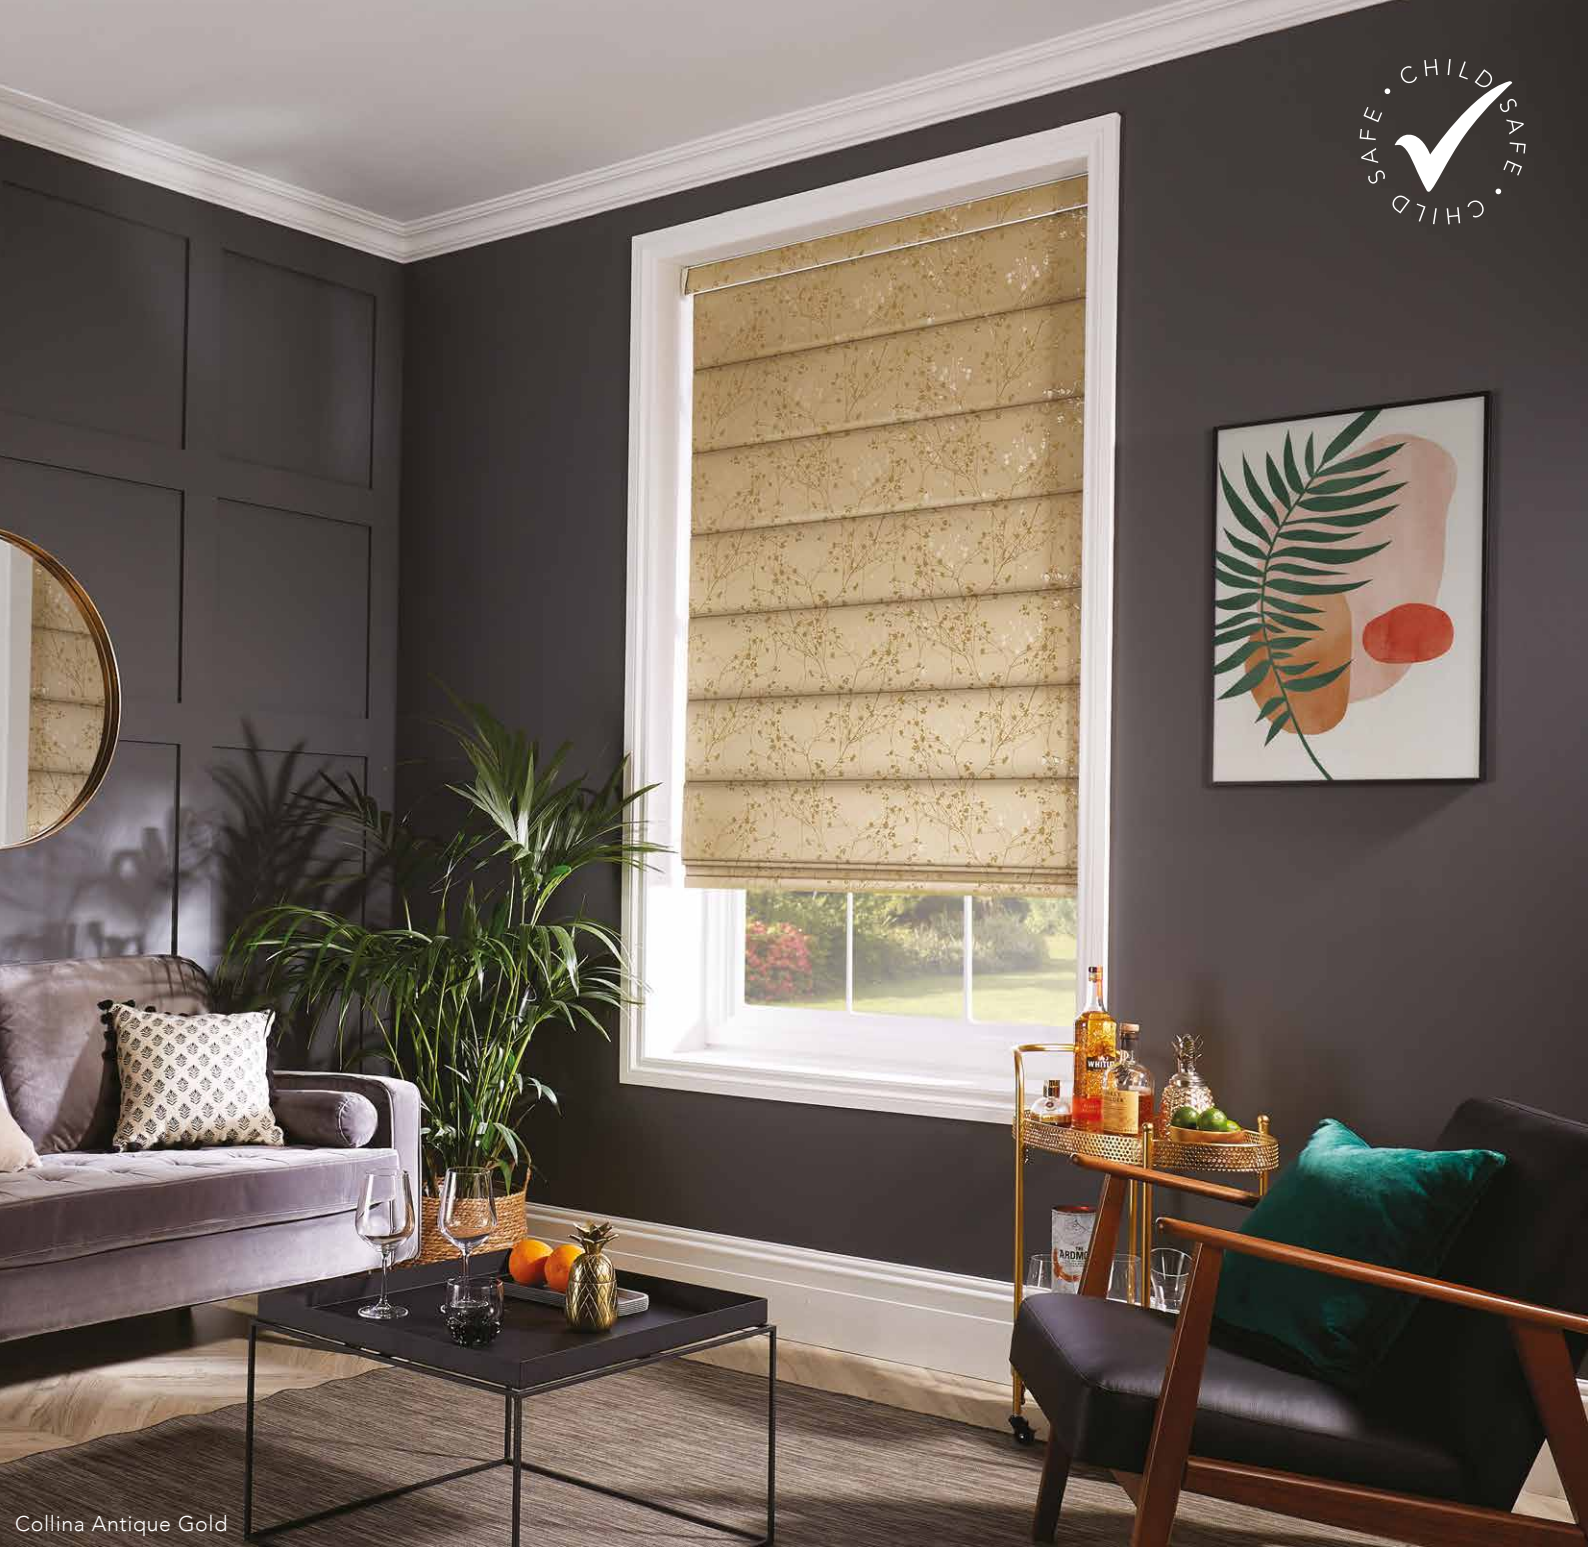

COLLINA

LILY PAD

Romashade™ are a luxurious window dressing that will transform any interior design scheme.

The Louvolite collection features fabrics with blockout properties to provide full privacy and enriched colours & fabulous textures, unaffected by the light. Blockout fabrics are also more energy efficient because of their higher insulating qualities.

Choose from 70mm full fascia cassette in white, black, anthracite grey and satin to add a little personality to your blind and also co-ordinate or contrast with your room decor.

CASSETTE COLOURS

WHITE

SATIN

LOUNGE

RUMPUS

The Romashade™ fabric collection features beautiful jaquard finishes, lustrous tones & textures and a fashionable selection of colours.

BEDROOM

Collina Antique Gold

View the full collection by visiting our website, where you can order complimentary fabric samples.