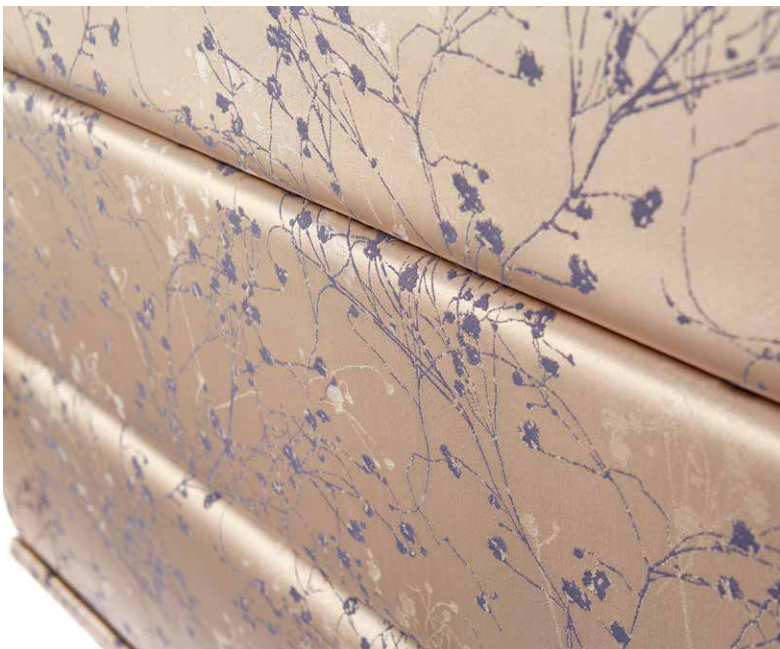

Choose from 70mm full fascia cassette in white, black, anthracite grey and satin to add a little personality to your blind and also co-ordinate or contrast with your room decor.

CASSETTE COLOURS

WHITE

SATIN

ANTHRACITE

BLACK

LUXURIOUS LIVING

CONTEMPORARY SHADING

URBAN CHIC

CLEAN LINES

INSPIRATION

— INTERIOR TRENDS —

LOUNGE

RUMPUS

The Romashade™ fabric collection features beautiful jaquard finishes, lustrous tones & textures and a fashionable selection of colours.

BEDROOM

Collina Antique Gold

View the full collection by visiting our website, where you can order complimentary fabric samples.